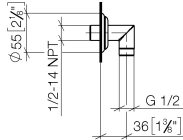

28 450 410

- 1/2" shower outlet
- rosette Ø 55 mm
- 1/2" connection
- WRAS 1809019

Intrinsic protection against back flow.

	Chrome	28 450 410-00
	Brushed Platinum	28 450 410-06
	Platinum	28 450 410-08
	Durabrand (23kt Gold)	28 450 410-09
	Brushed Durabrand (23kt Gold)	28 450 410-28
	Brushed Dark Platinum	28 450 410-99

**Recommended miscellaneous**

- Concealed wall elbow -** 35 085 970 90
- max. recess depth 163 mm
  - min. recess depth 90 mm

28 450 410

mm [inches]