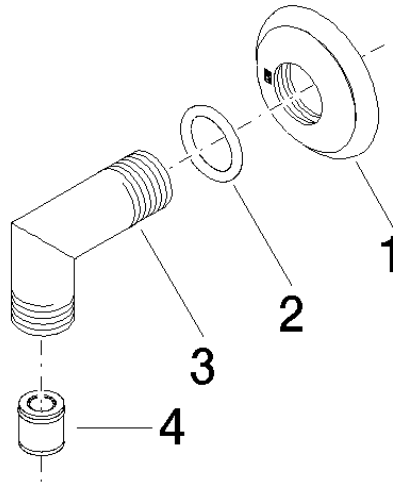

28 450 410

- 1/2" shower outlet
- rosette Ø 55 mm
- 1/2" connection
- WRAS 1809019

Intrinsic protection against back flow.

	Chrome	28 450 410-00
	Brushed Platinum	28 450 410-06
	Platinum	28 450 410-08
	Durabrand (23kt Gold)	28 450 410-09
	Brushed Durabrand (23kt Gold)	28 450 410-28
	Brushed Dark Platinum	28 450 410-99

**Recommended miscellaneous**

- Concealed wall elbow -** 35 085 970 90
- max. recess depth 163 mm
  - min. recess depth 90 mm

28 450 410

mm [inches]

### Flow rate chart

### Spare parts list

No.	Item Number	Name	Quantity used	Delivery time
1	09 27 35 003-00	rosette	1	10
2	90 14 10 026 00 90	seal	1	2
3	09 11 03 121-00	connection	1	10
4	90 23 01 141 00 90	back-flow preventer	1	2